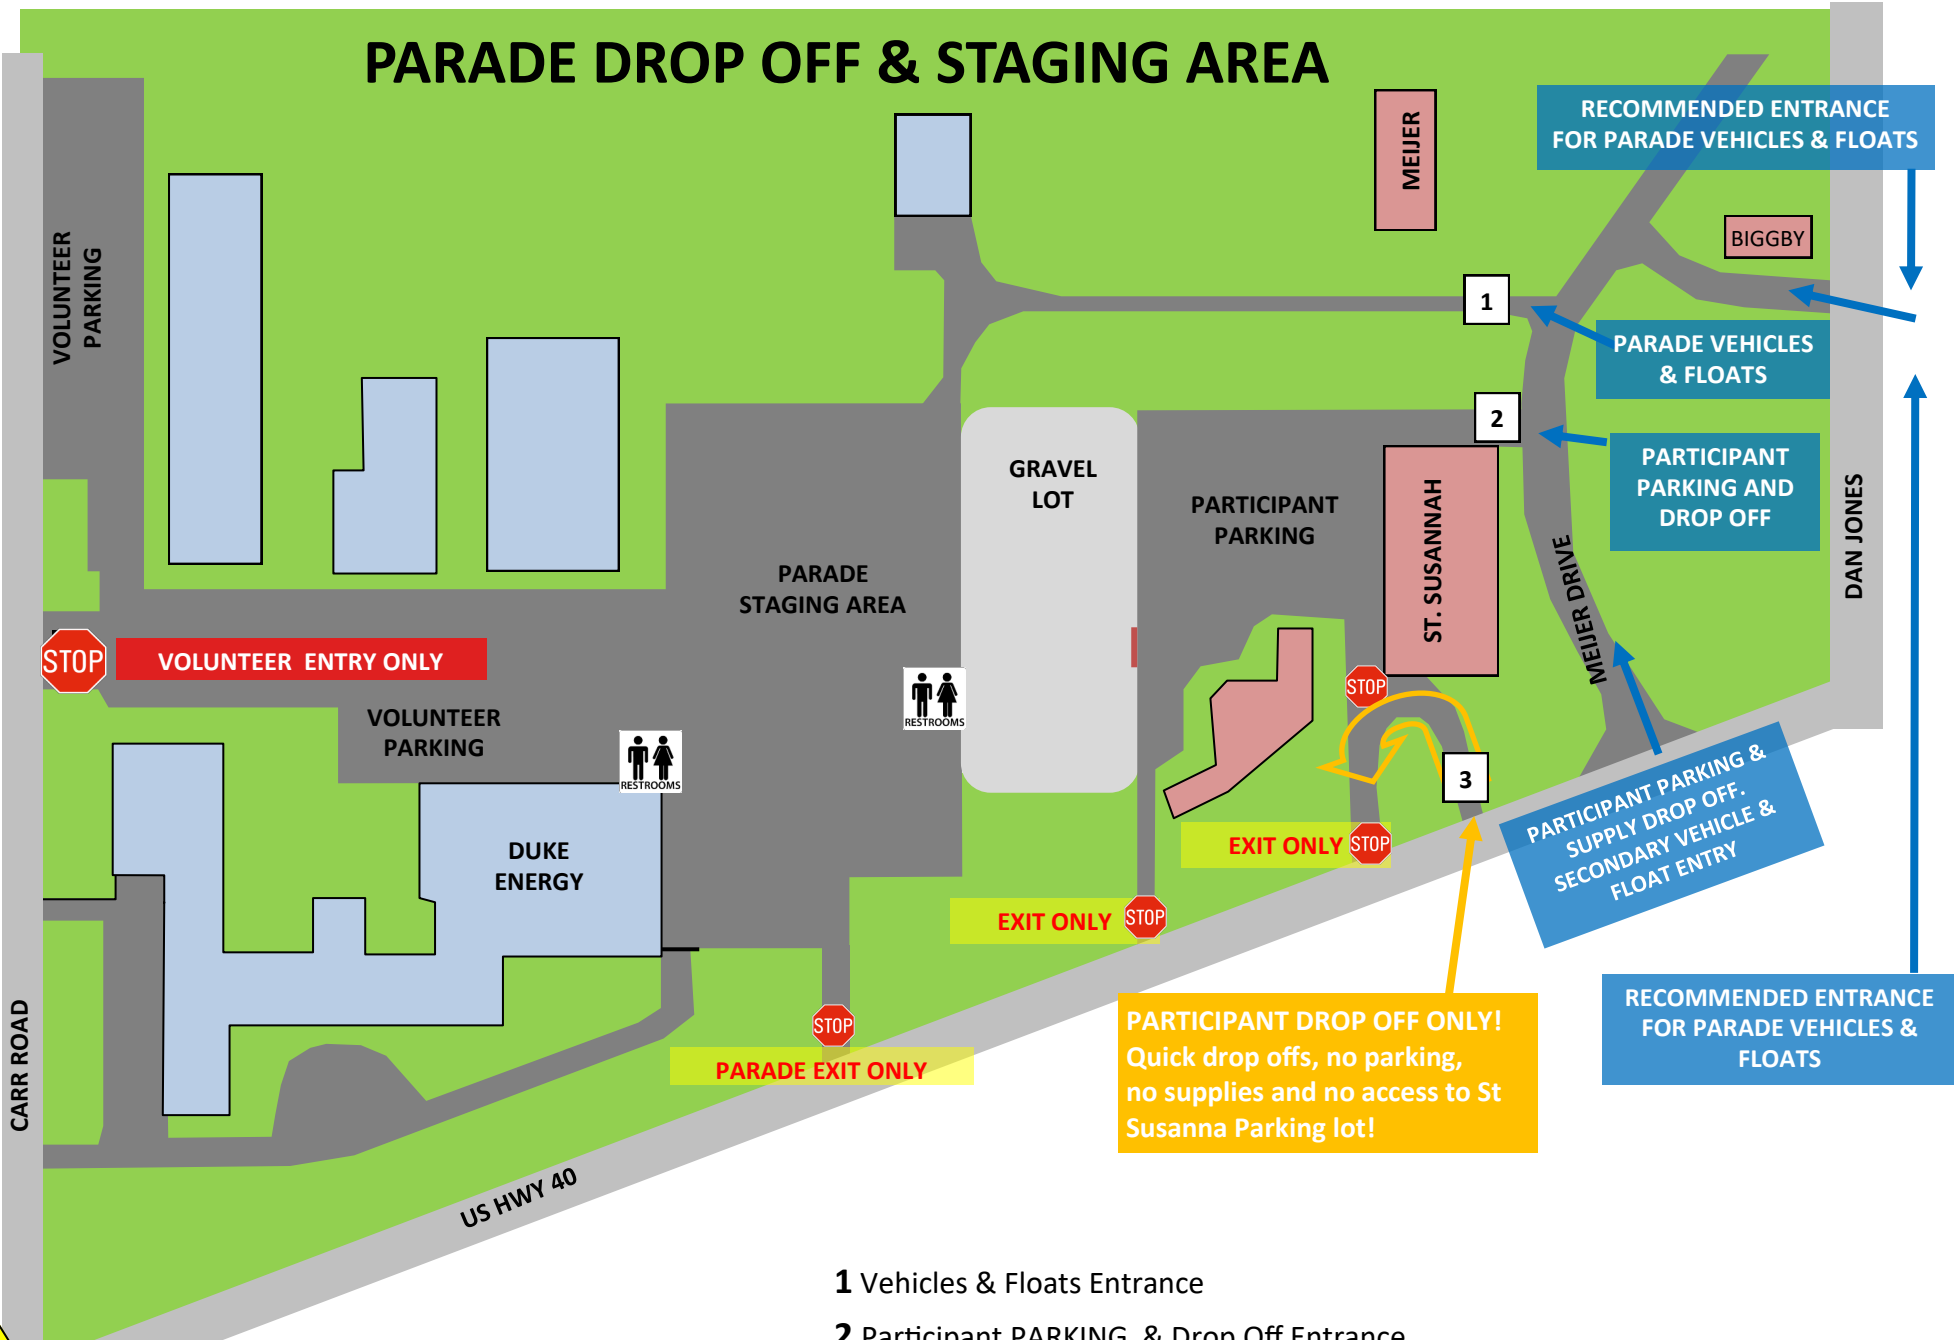

PARADE DROP OFF & STAGING AREA

4 HWY 40 WILL BE CLOSED FROM CARR TO VESTAL STARTING AT 8:40AM.

- 1** Vehicles & Floats Entrance
- 2** Participant PARKING & Drop Off Entrance
- 3** Participant DROP OFF ONLY! (no parking, quick drop offs, no supplies)