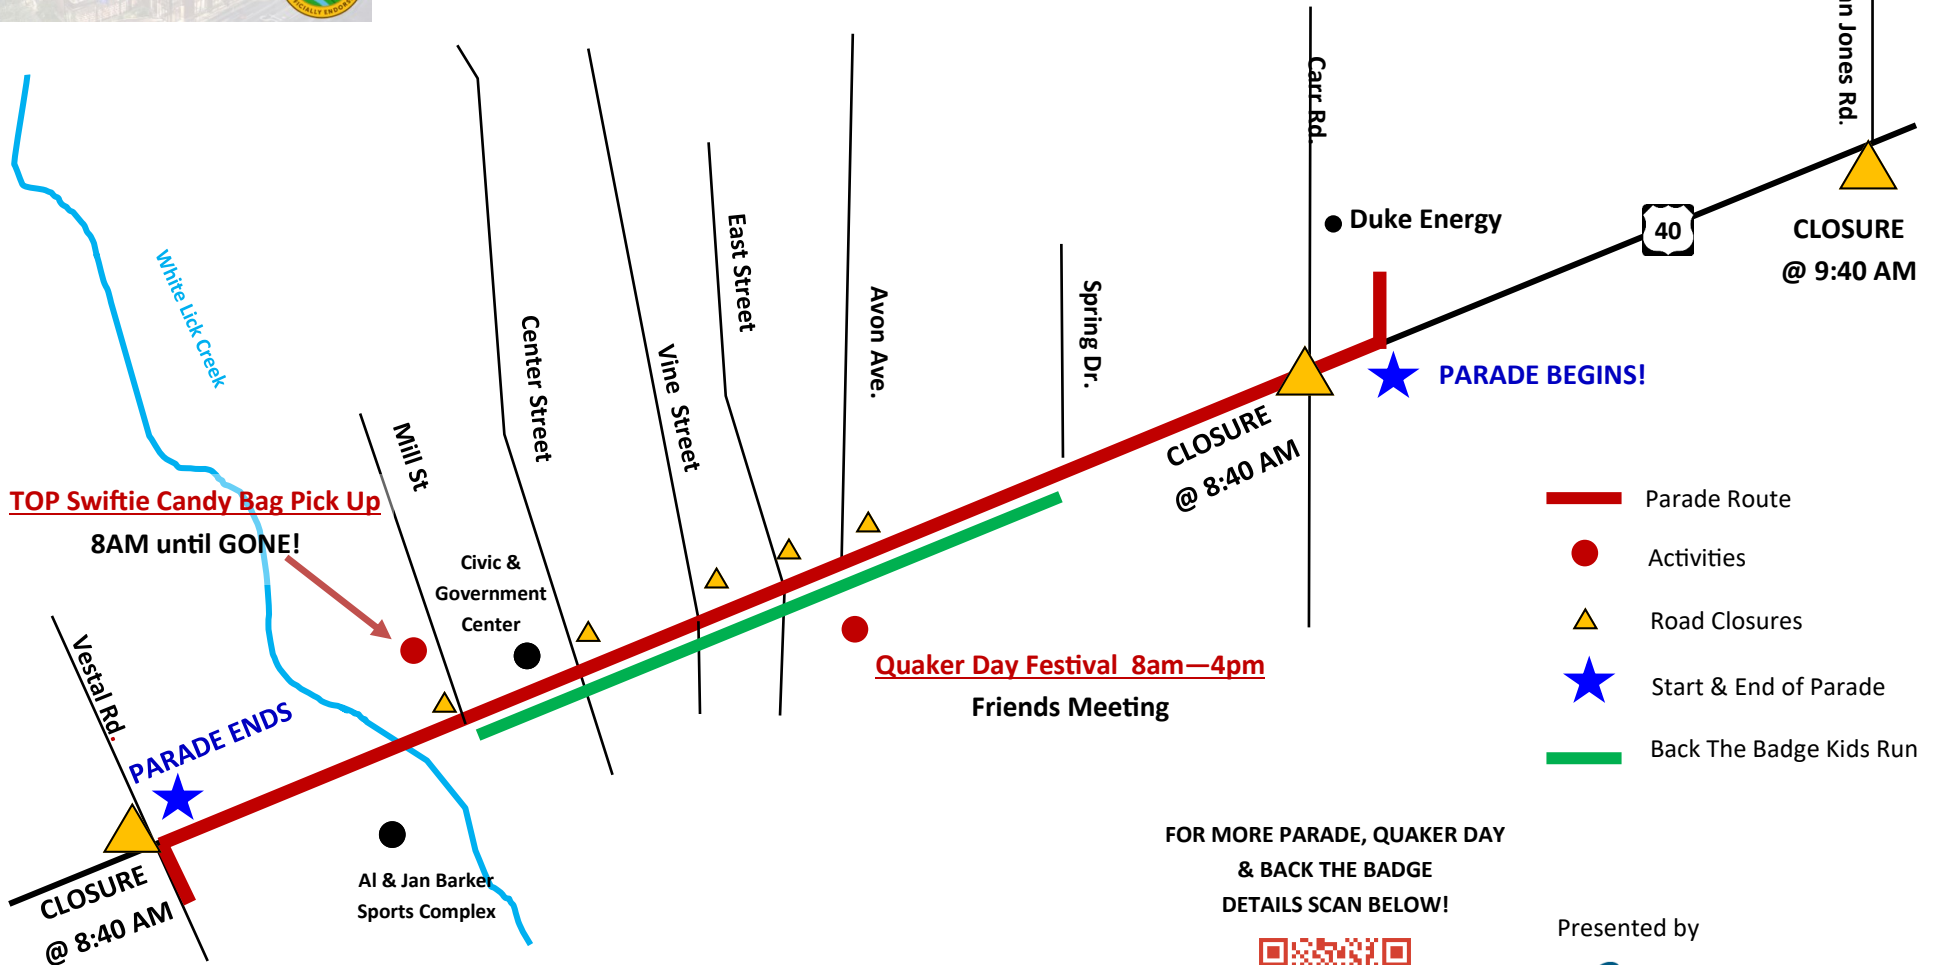

2024 Quaker Day Parade Route

Saturday, September 21st

TOP Swiftie Candy Bag Pick Up
8AM until GONE!

Quaker Day Festival 8am—4pm
Friends Meeting

- Parade Route
- Activities
- ▲ Road Closures
- ★ Start & End of Parade
- Back The Badge Kids Run

FOR MORE PARADE, QUAKER DAY & BACK THE BADGE DETAILS SCAN BELOW!

HWY 40 Road Closure will begin at 8:40am between Vestal and Carr Rd. ALL INTERSECTIONS BETWEEN THESE POINTS WILL BE BLOCKED OFF. Starting at 9:40am Hwy 40 will be closed from Vestal to Dan Jones.