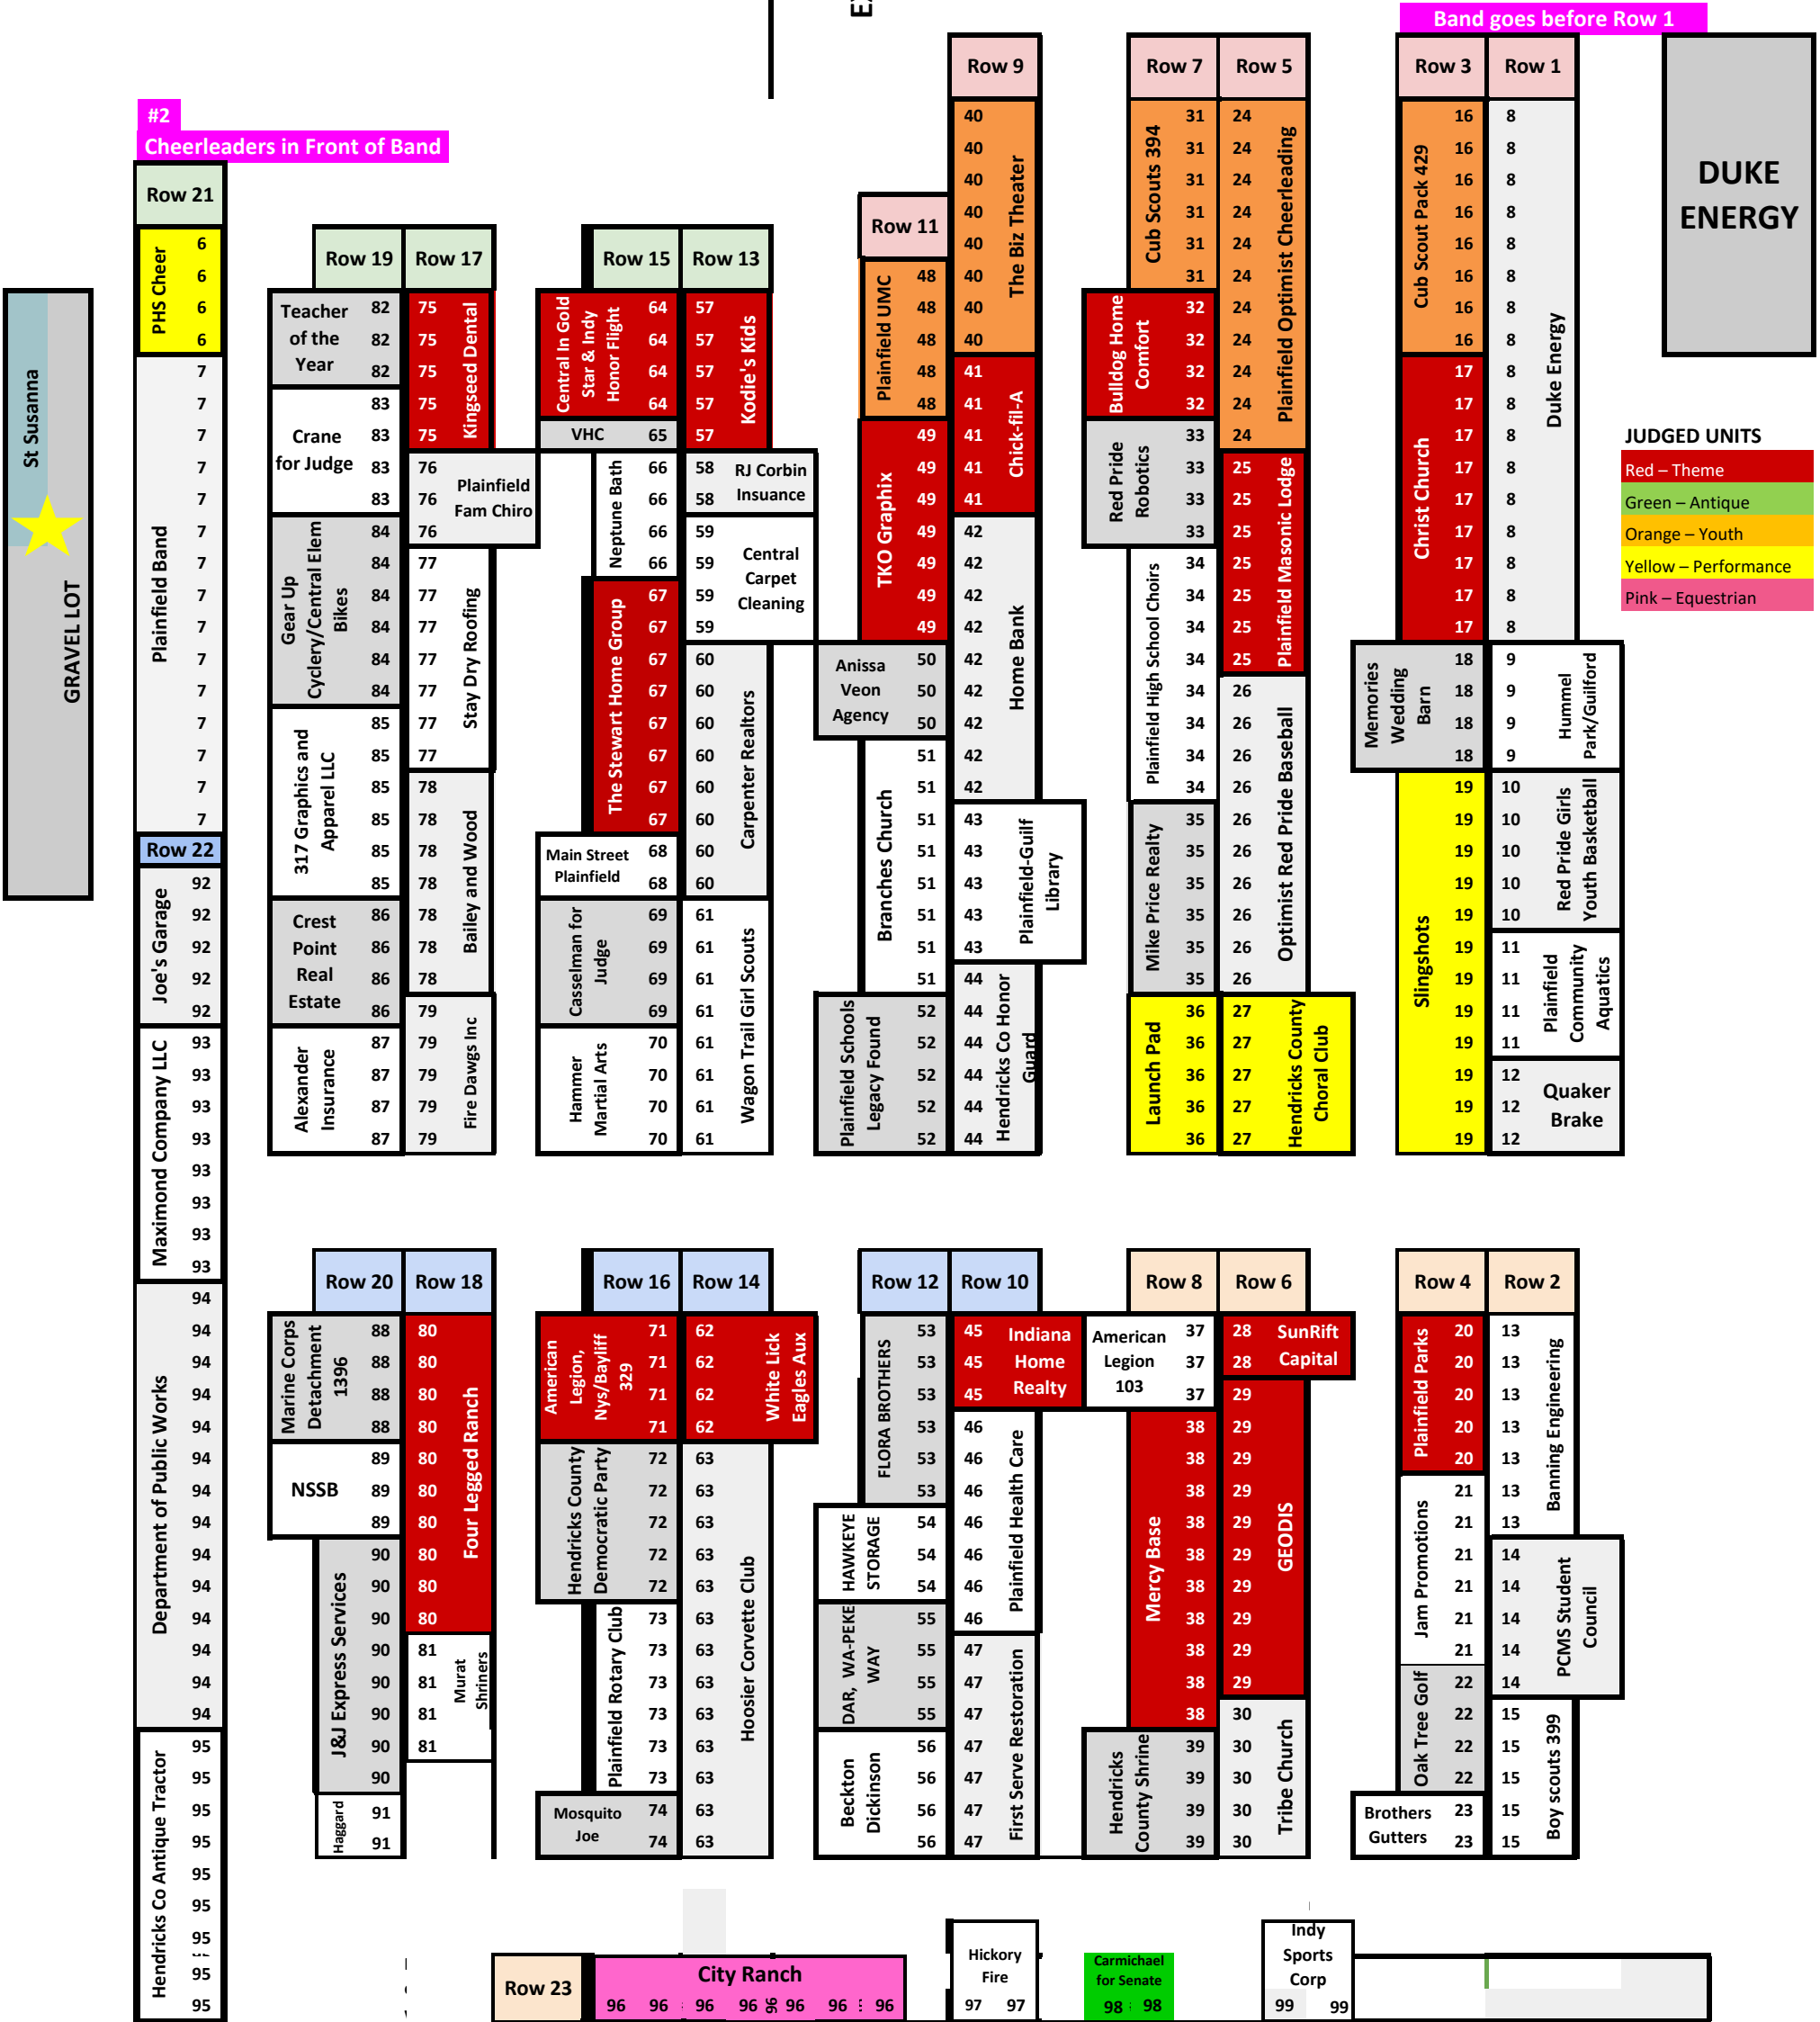

Main Street/US40

Street B	Hendricks County Sheriff's Office	Indiana State Police	Plainfield Police	Plainfield Fire Department	Street A	#1 Starters									
	5 : 5 5	4 4	3 3 : 3 3	2 2 2 2 2 : 2 2		Rolling Thunder / Eagle Riders									

Main Street/US40

Duke parking lot

EXIT >>>

Non Emergency Police Number (317) 839-8700

SCAN HERE FOR THIS MAP!